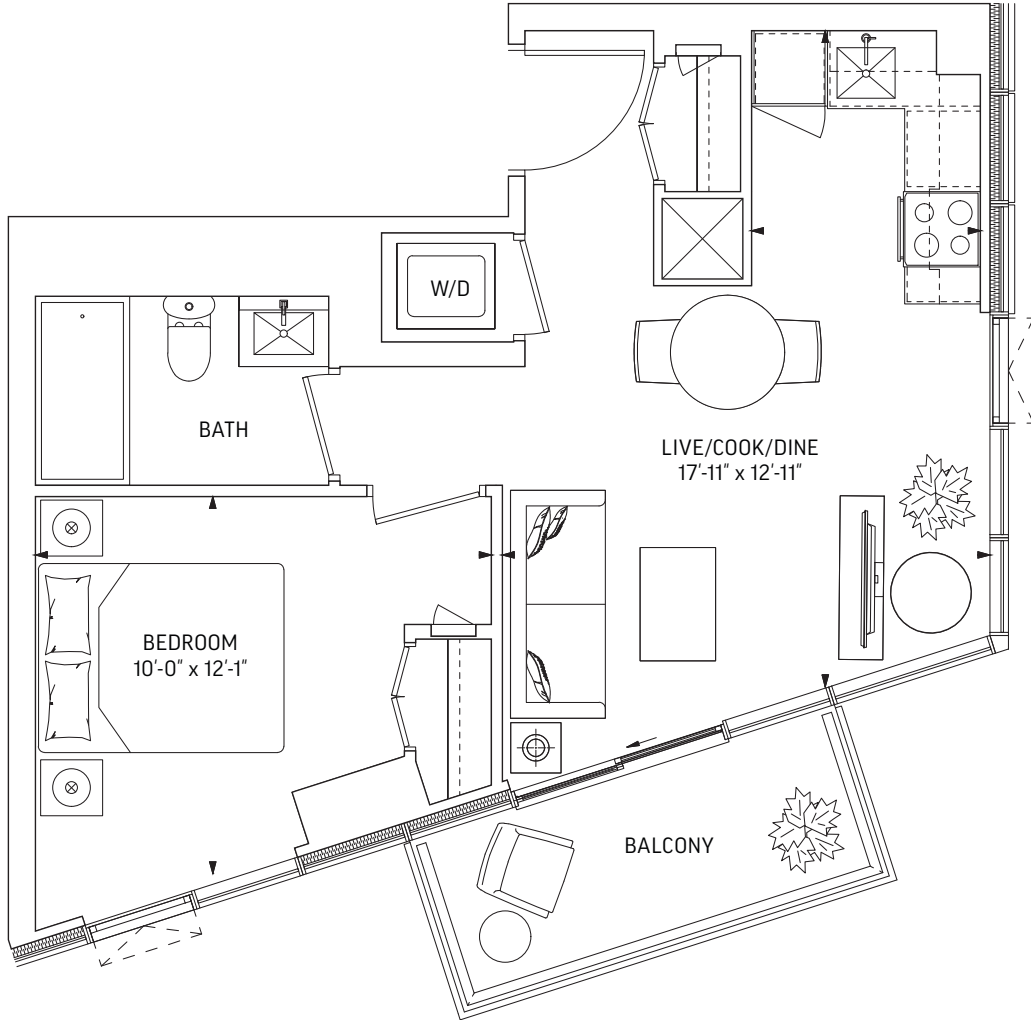

# Q478 • 1 BEDROOM

478 SQ.FT. OUTDOOR 48 SQ.FT.  
TOTAL 526 SQ.FT.

LEVEL 7-19

LEVEL 20-29, 31

LEVEL 30