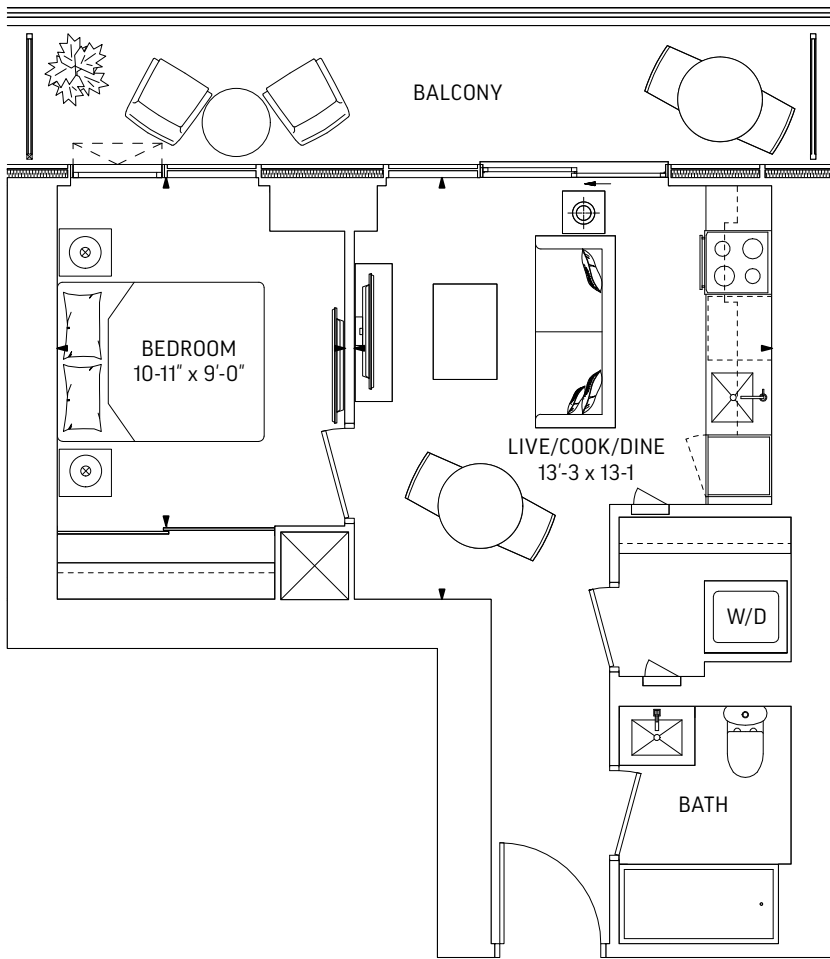

Q488 • 1 BEDROOM

488 SQ.FT. OUTDOOR 107 SQ.FT.
TOTAL 595 SQ.FT.

ALT BALCONIES
 OUTDOOR 74 SQ.FT.

ALT BALCONIES
 OUTDOOR 107 SQ.FT.

LEVEL 7-19

LEVEL 20-29, 31

LEVEL 30

LEVEL 32-57