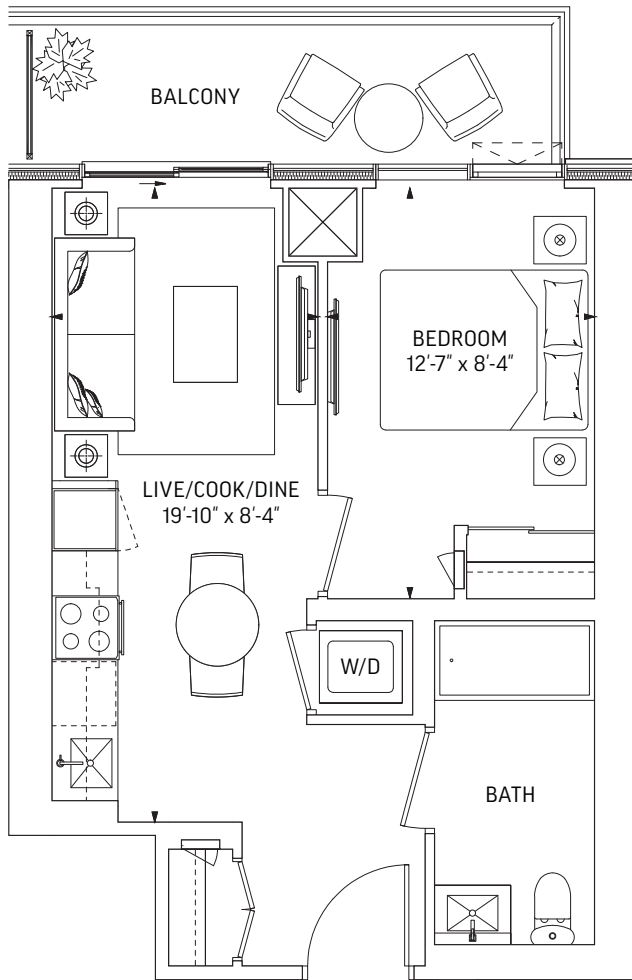

Q450 • 1 BEDROOM

450 SQ.FT. OUTDOOR 71 SQ.FT.
TOTAL 521 SQ.FT.

ALT BALCONIES
 OUTDOOR 45 SQ.FT.

ALT BALCONIES
 OUTDOOR 71 SQ.FT.

LEVEL 7-19

LEVEL 20-29, 31

LEVEL 32-59