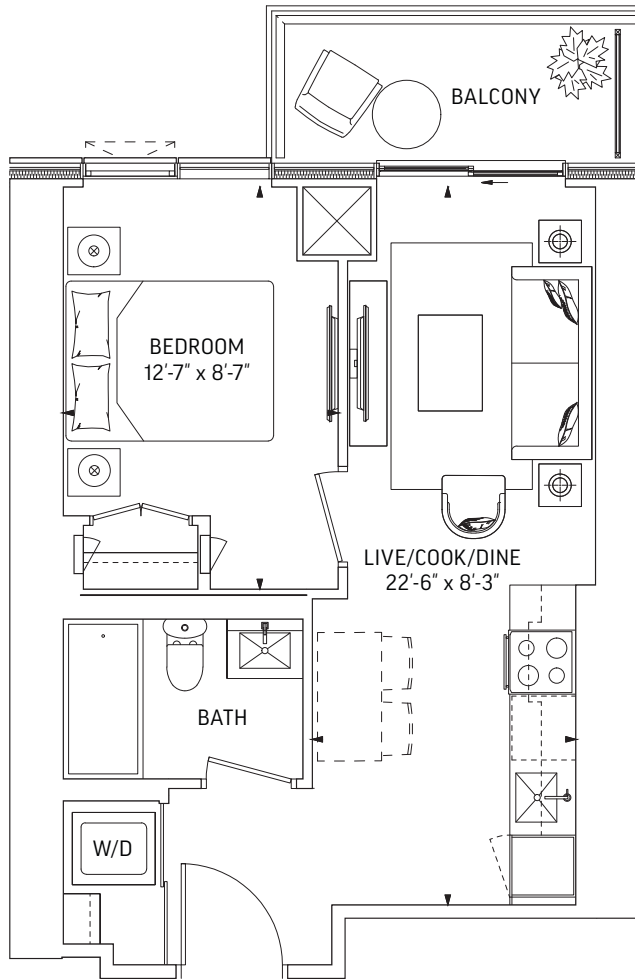

Q448 • 1 BEDROOM

448 SQ.FT. OUTDOOR 79 SQ.FT.
TOTAL 527 SQ.FT.

ALT BALCONIES
 OUTDOOR 79 SQ.FT.

ALT BALCONIES
 OUTDOOR 45 SQ.FT.

LEVEL 7-19

LEVEL 20-29, 31

LEVEL 30

LEVEL 32-59