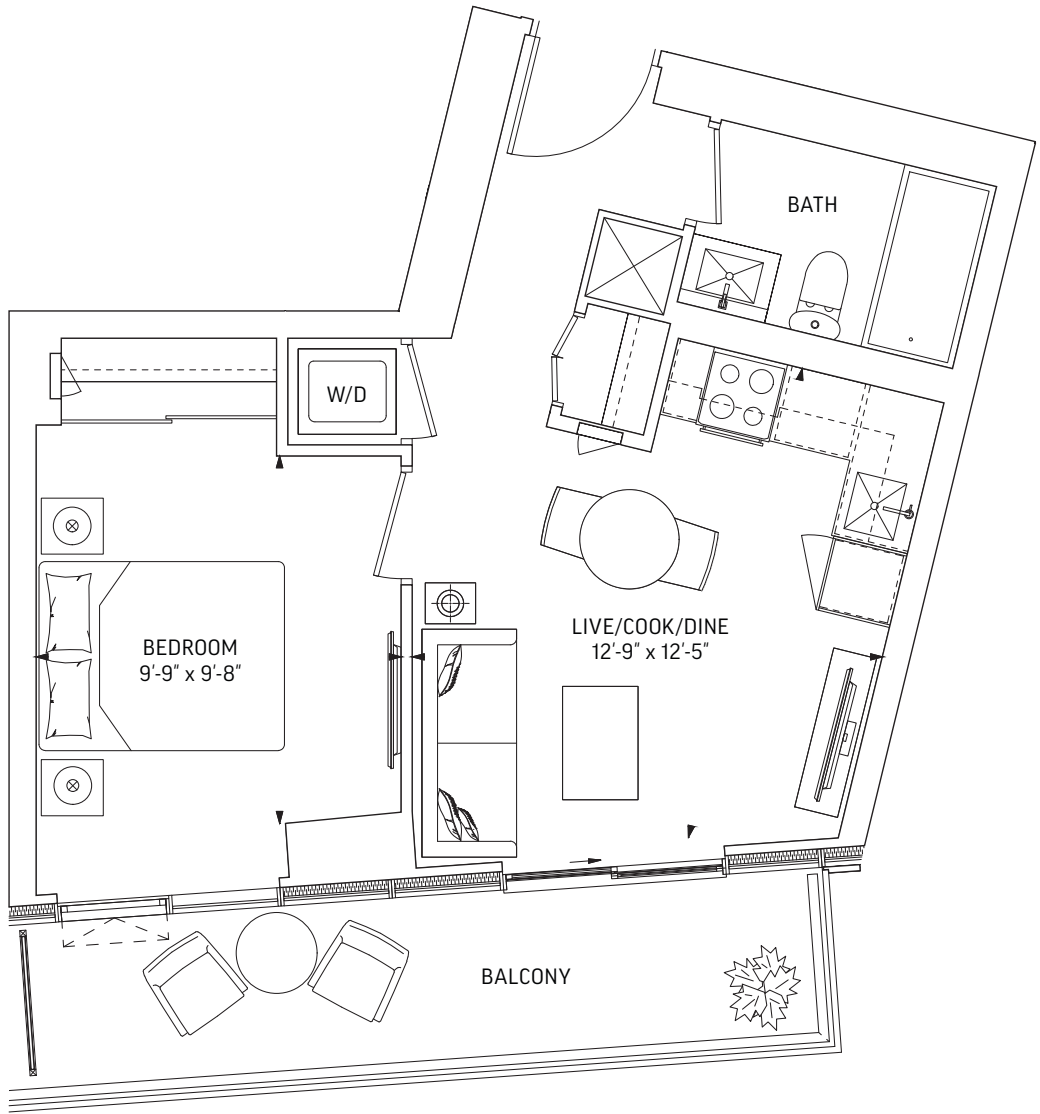

Q460 • 1 BEDROOM

460 SQ.FT. OUTDOOR 91 SQ.FT.
TOTAL 551 SQ.FT.

LEVEL 7-19

LEVEL 20-29, 31

LEVEL 30