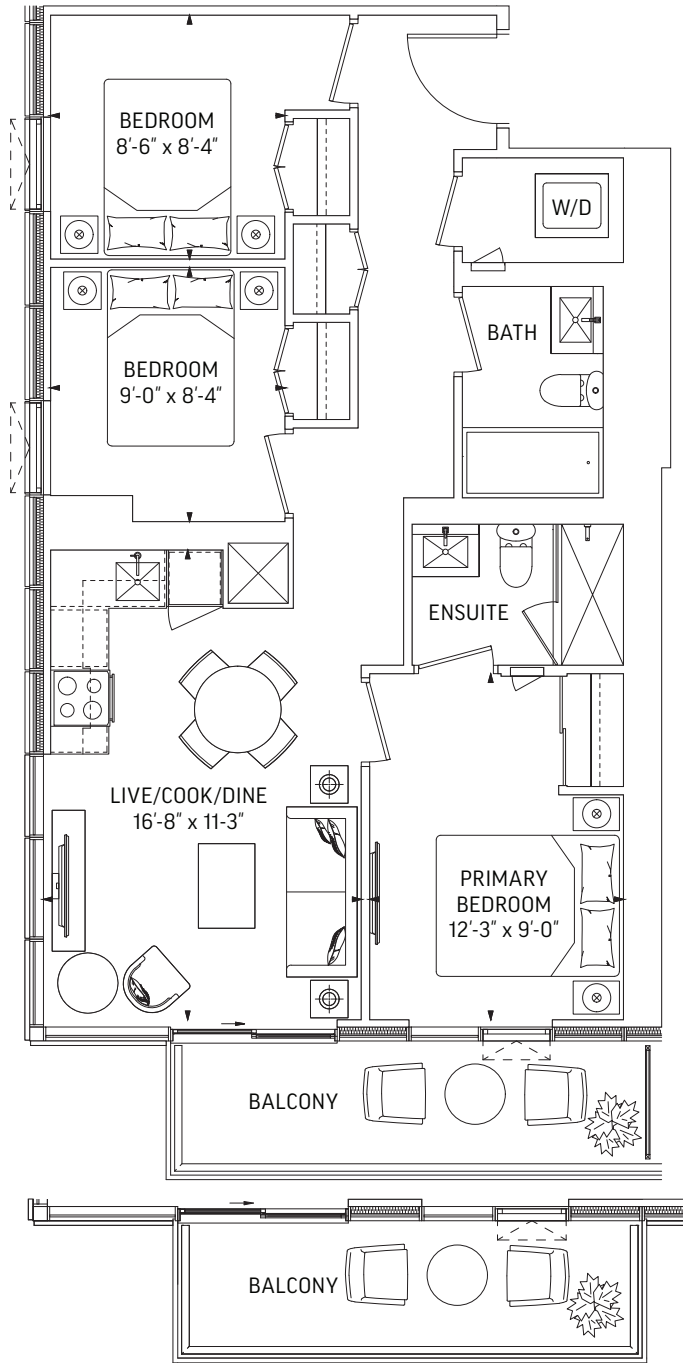

Q788 • 3 BEDROOM

788 SQ.FT. OUTDOOR 72 SQ.FT.
TOTAL 860 SQ.FT.

ALT BALCONIES
 OUTDOOR 72 SQ.FT.

ALT BALCONIES
 OUTDOOR 67 SQ.FT.

LEVEL 7-25

LEVEL 26-29, 31

LEVEL 30

LEVEL 32-59

All plans, dimensions and specifications are subject to change without notice. Actual useable floor space may vary from the stated floor area. Column locations, window locations and sizes may vary and are subject to change without notice. Renderings are artist's concept only. E. & O.E.